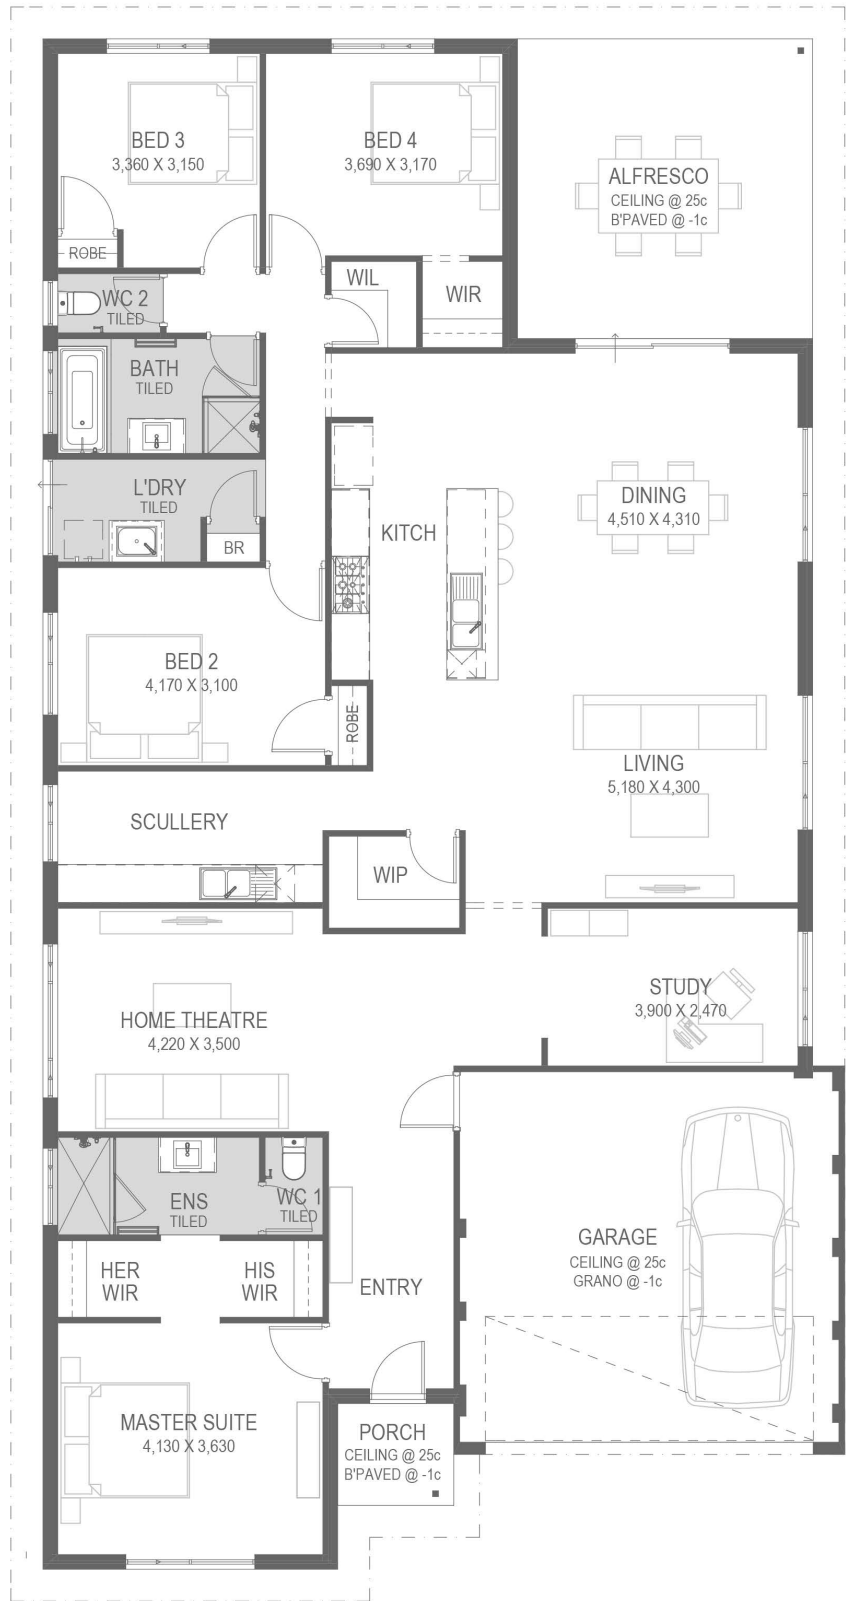

The Vector.

Designed to fit a 15m lot width

HOME SIZE	BEDROOMS
279m ²	4
CAR SPACE	BATHROOMS
2	2

Call 7 days 6555 7510
or visit gohomes.com.au

The information is correct at the time of printing. Speak to a GO Homes Representative for more details. BC 9769.