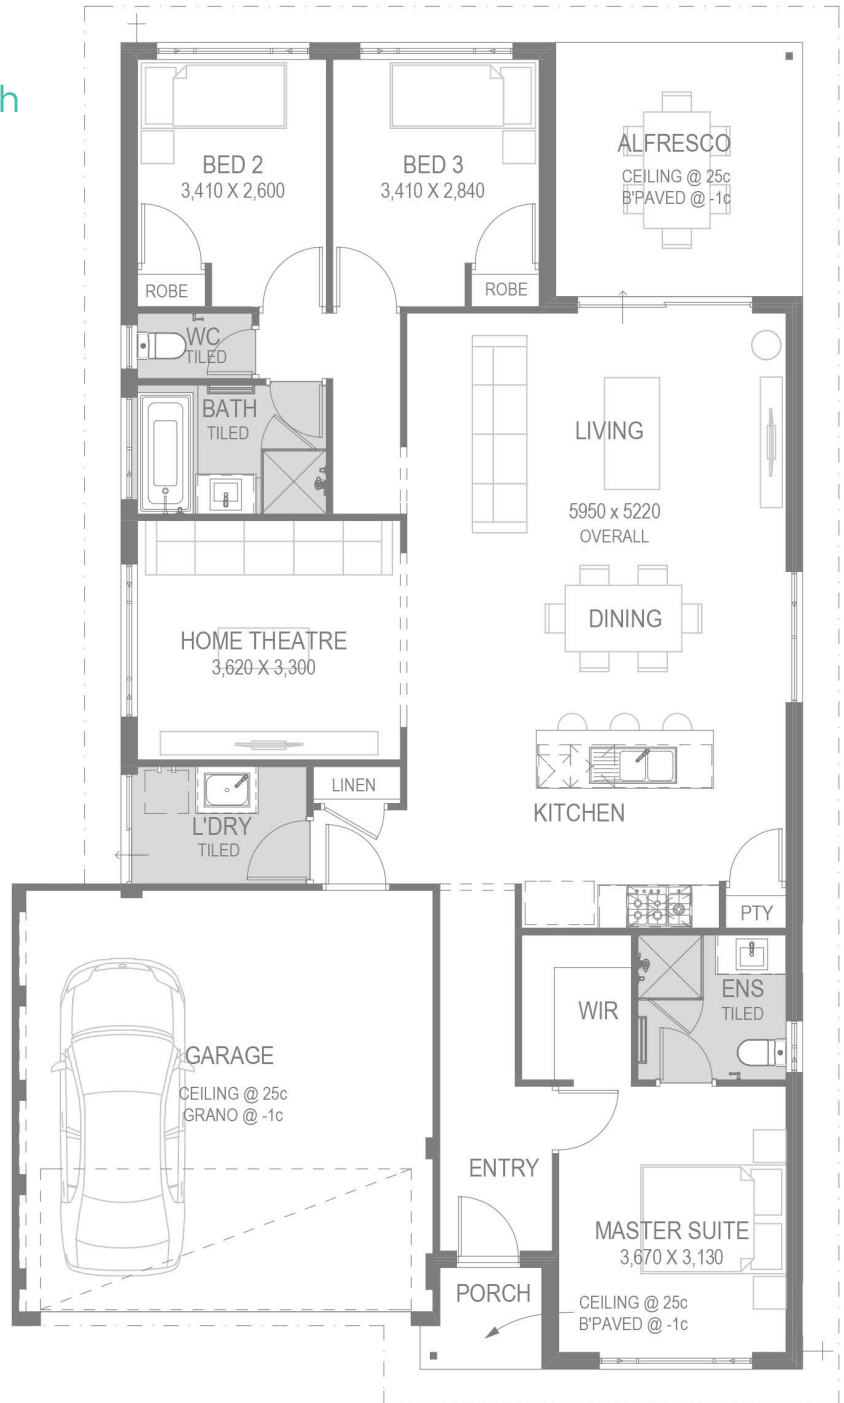

The Tahara.

Designed to fit a 12.5m lot width

HOME SIZE 179m ²	BEDROOMS 3
CAR SPACE 2	BATHROOMS 2

Call 7 days 6555 7510
or visit gohomes.com.au