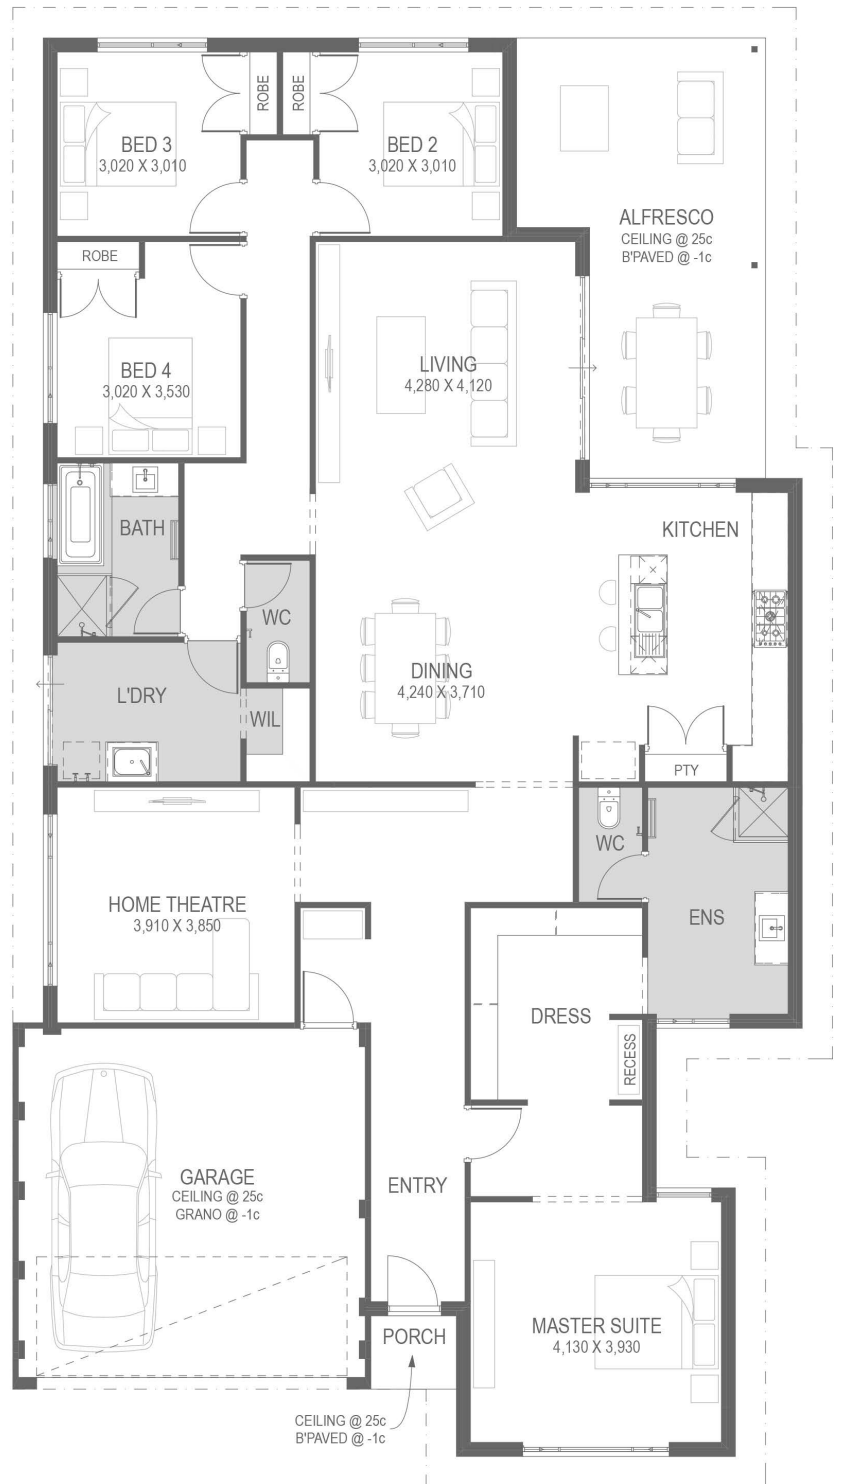

The Rubik.

Designed to fit a 15m lot width

HOME SIZE	BEDROOMS
270m ²	4
CAR SPACE	BATHROOMS
2	2

Call 7 days 6555 7510
or visit gohomes.com.au