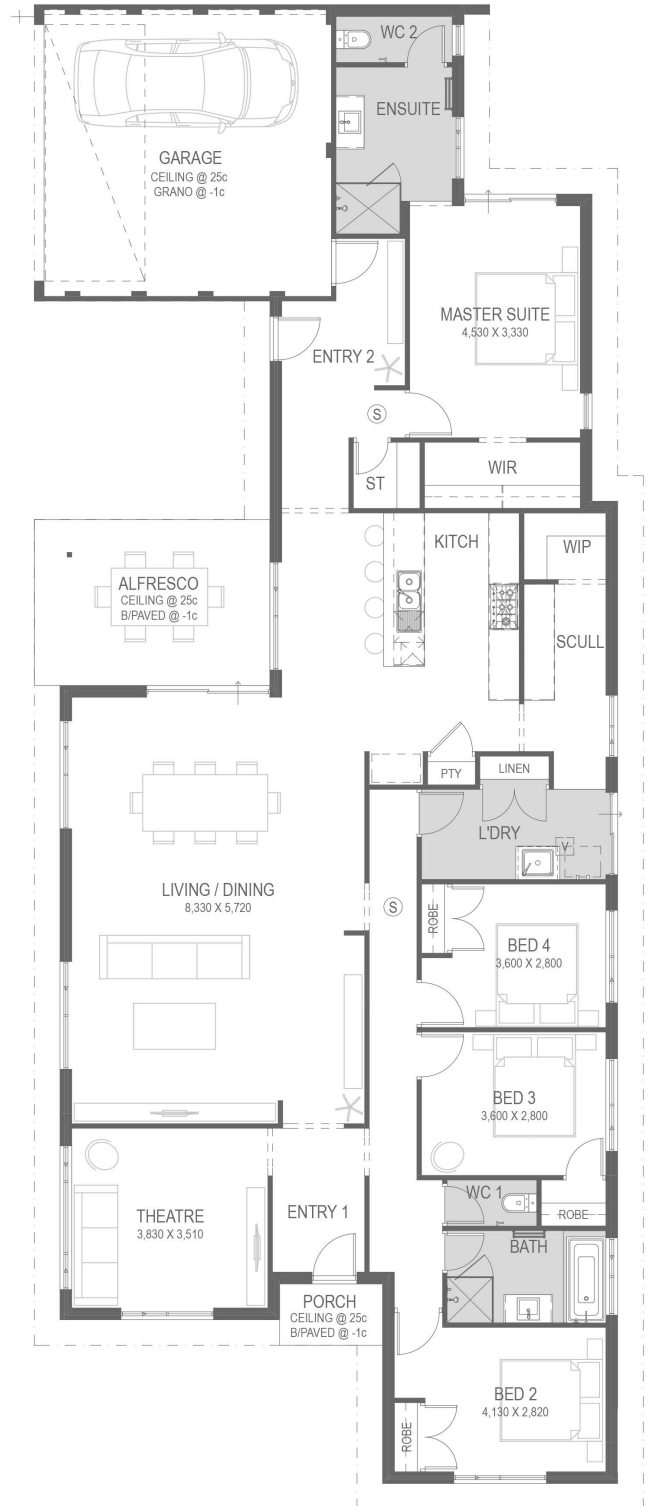

The Mangrove.

Designed to fit a 14.5m lot width

HOME SIZE 268m ²	BEDROOMS 4
CAR SPACE 2	BATHROOMS 2

Call 7 days 6555 7510
or visit gohomes.com.au

The information is correct at the time of printing. Speak to a GO Homes Representative for more details. BC 9769.