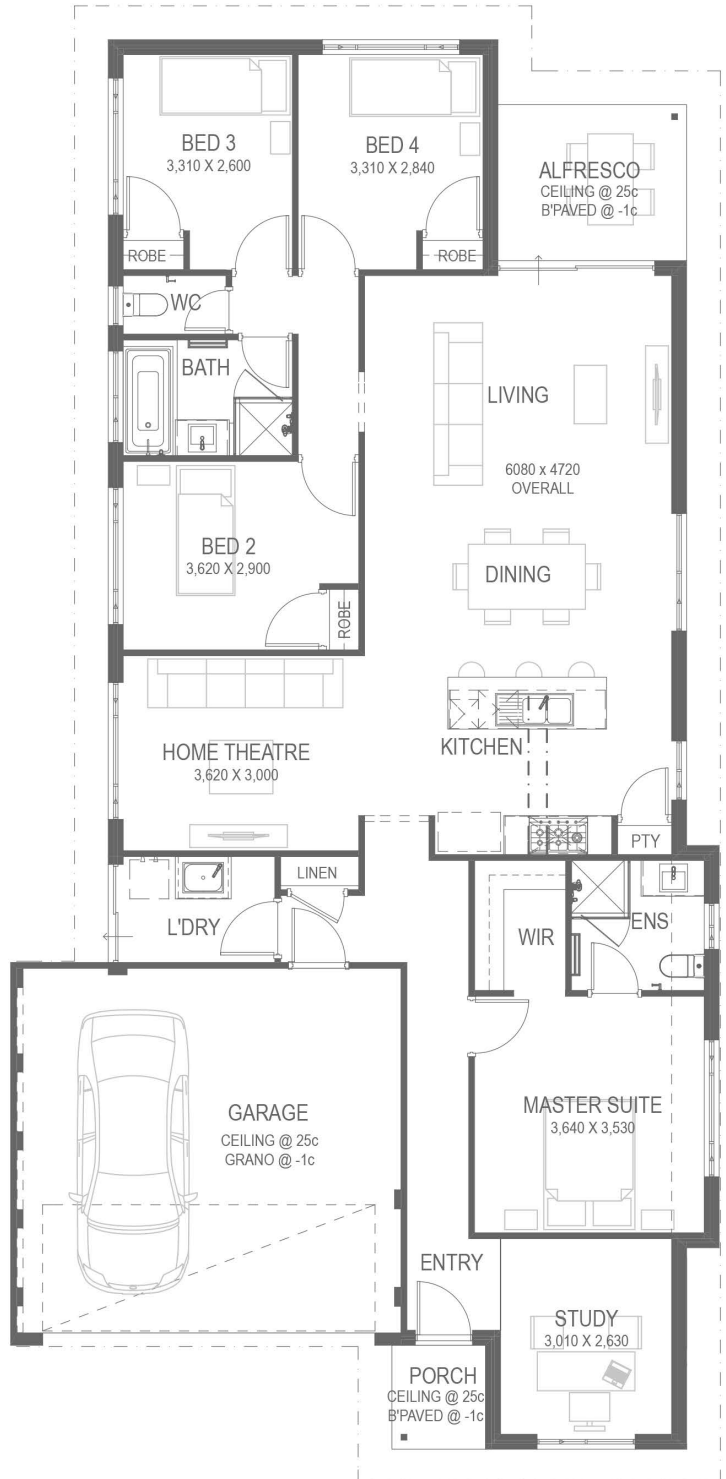

The Fernleigh.

Designed to fit a 12.5m lot width

HOME SIZE 195m ²	BEDROOMS 4
CAR SPACE 2	BATHROOMS 2

Call 7 days 6555 7510
or visit gohomes.com.au