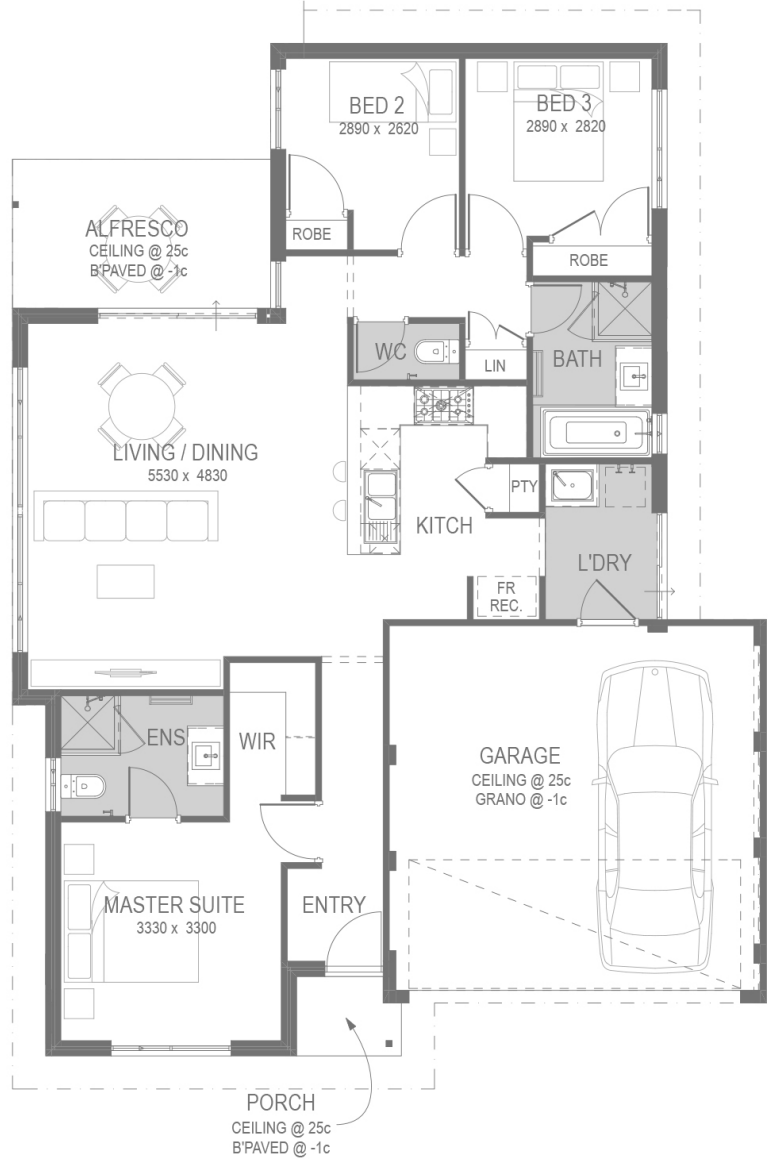

The Clio.

Designed to fit a 12.5m lot width

HOME SIZE	BEDROOMS
147m ²	3
CAR SPACE	BATHROOMS
2	2

Call 7 days 6555 7510
or visit gohomes.com.au