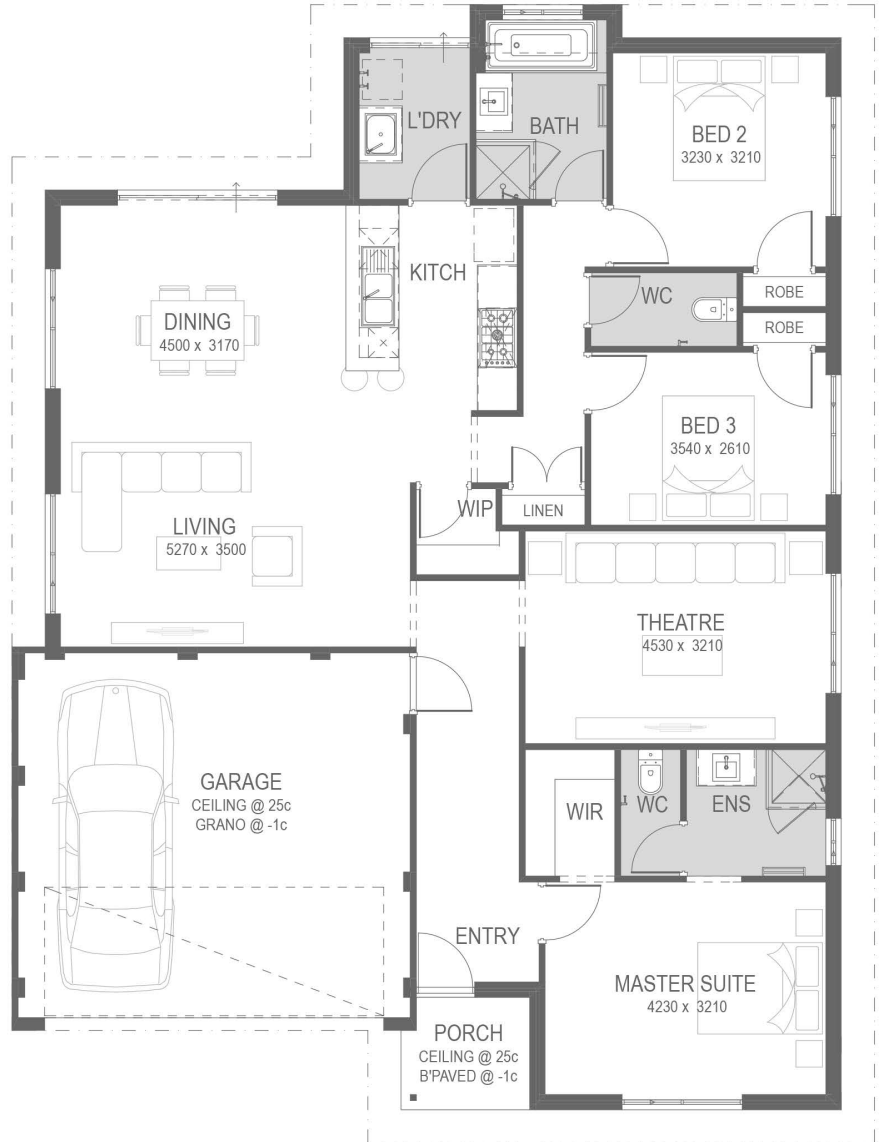

The Cadell.

Designed to fit a 15m lot width

HOME SIZE

182m²

BEDROOMS

3

CAR SPACE

2

BATHROOMS

2

Call 7 days 6555 7510
or visit gohomes.com.au