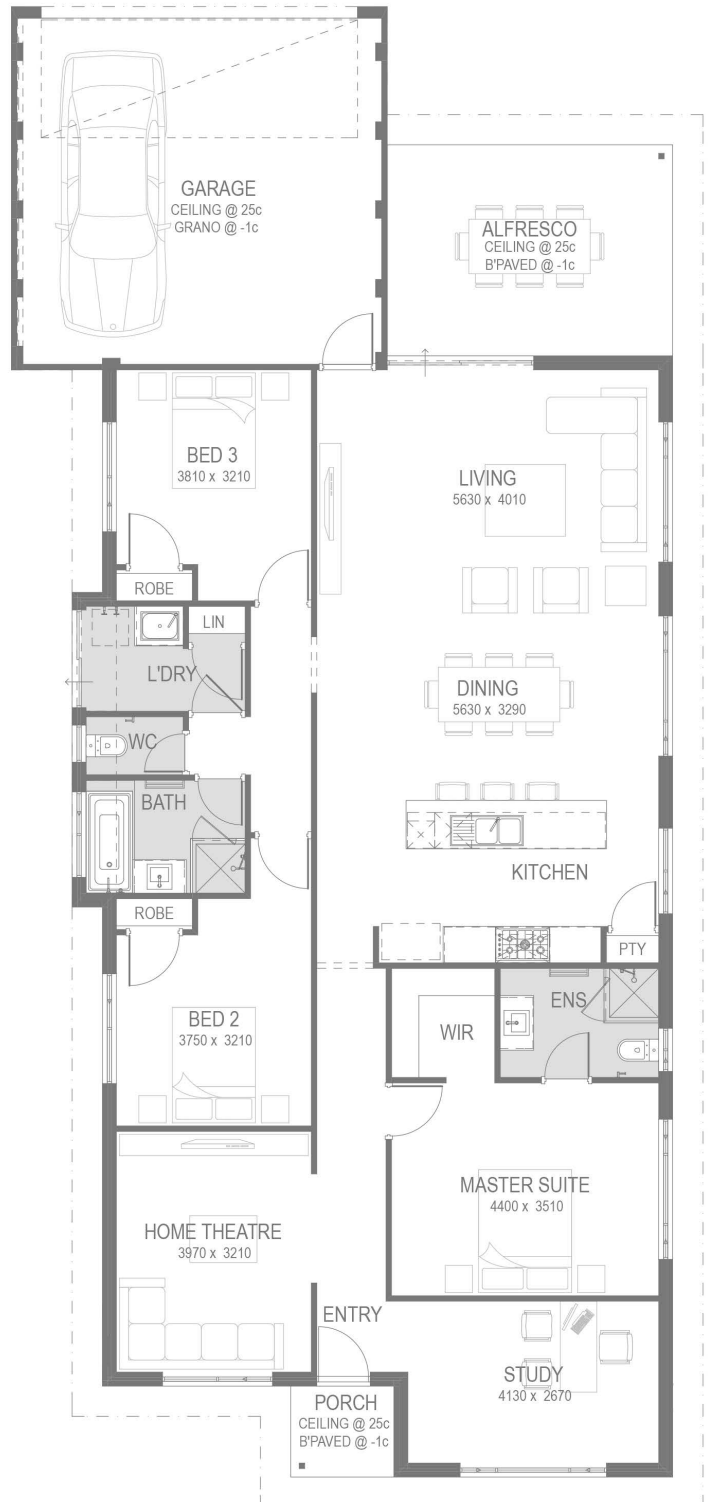

# The Wakeley.

Designed to fit a 12.5m lot width

HOME SIZE	BEDROOMS
224m <sup>2</sup>	3
CAR SPACE	BATHROOMS
2	2

**Call 7 days 6555 7510**  
**or visit [gohomes.com.au](http://gohomes.com.au)**

The information is correct at the time of printing. Speak to a GO Homes Representative for more details. BC 9769.