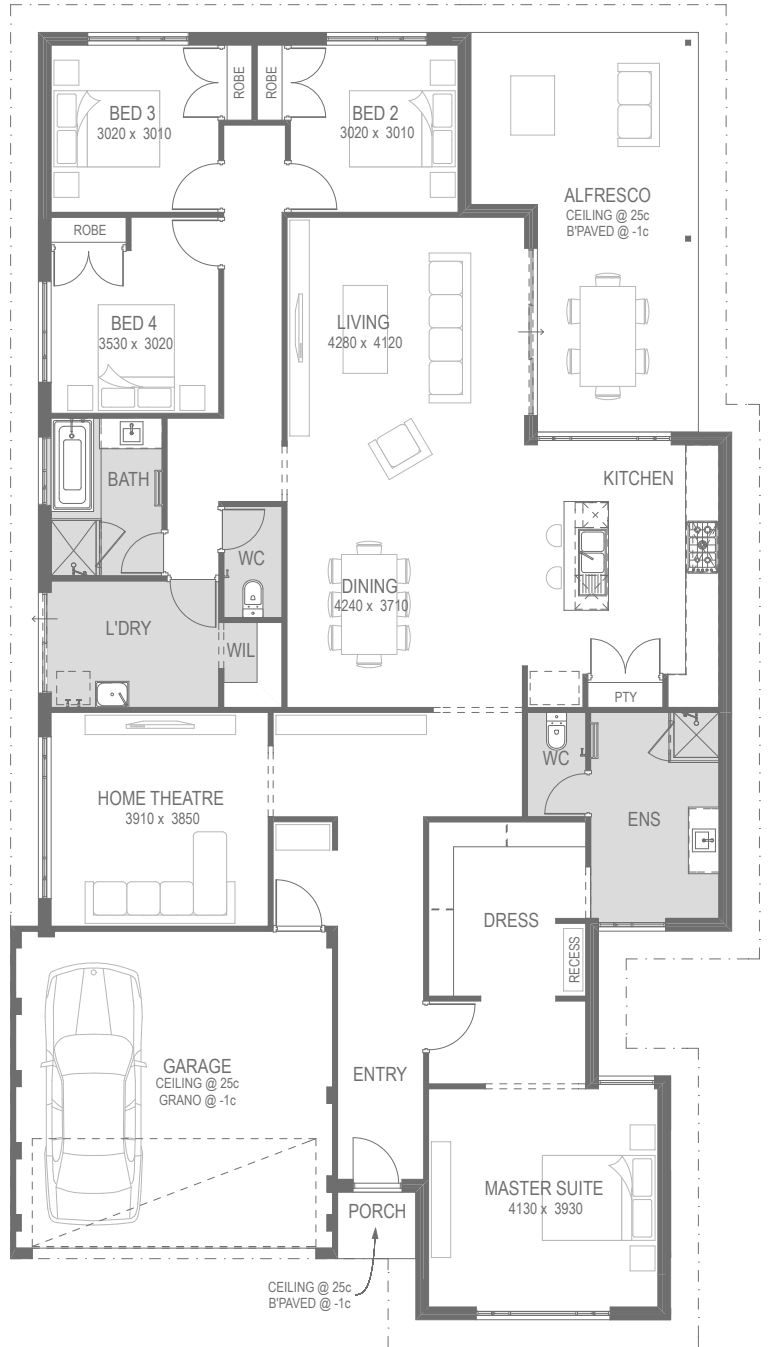

The Rubik.

Designed to fit a 15m lot width

HOME SIZE	BEDROOMS
270m ²	4
CAR SPACE	BATHROOMS
2	2

Call 7 days 6555 7510
or visit gohomes.com.au