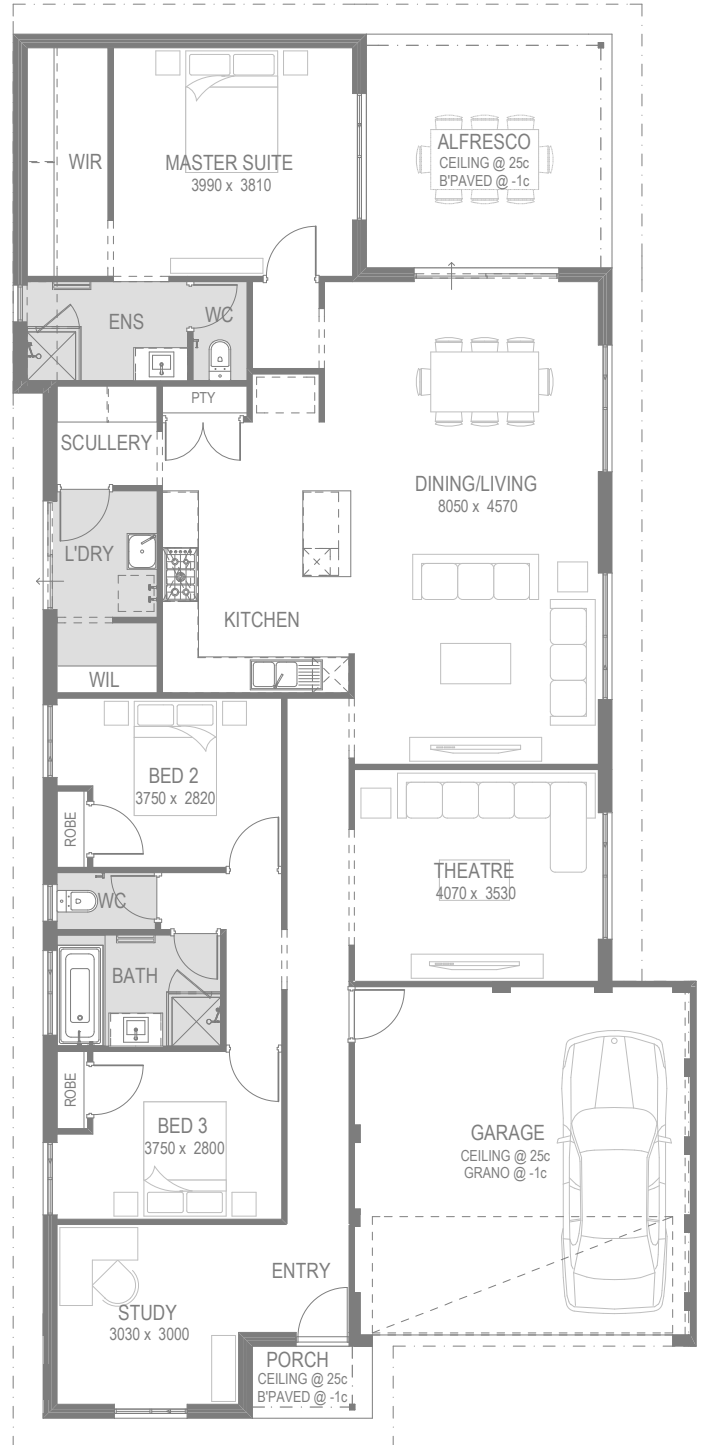

The Glendale.

Designed to fit a 12.5m lot width

HOME SIZE
226m²

BEDROOMS
3

CAR SPACE
2

BATHROOMS
2

Call 7 days 6555 7510
or visit gohomes.com.au

The information is correct at the time of printing. Speak to a GO Homes Representative for more details. BC 9769.