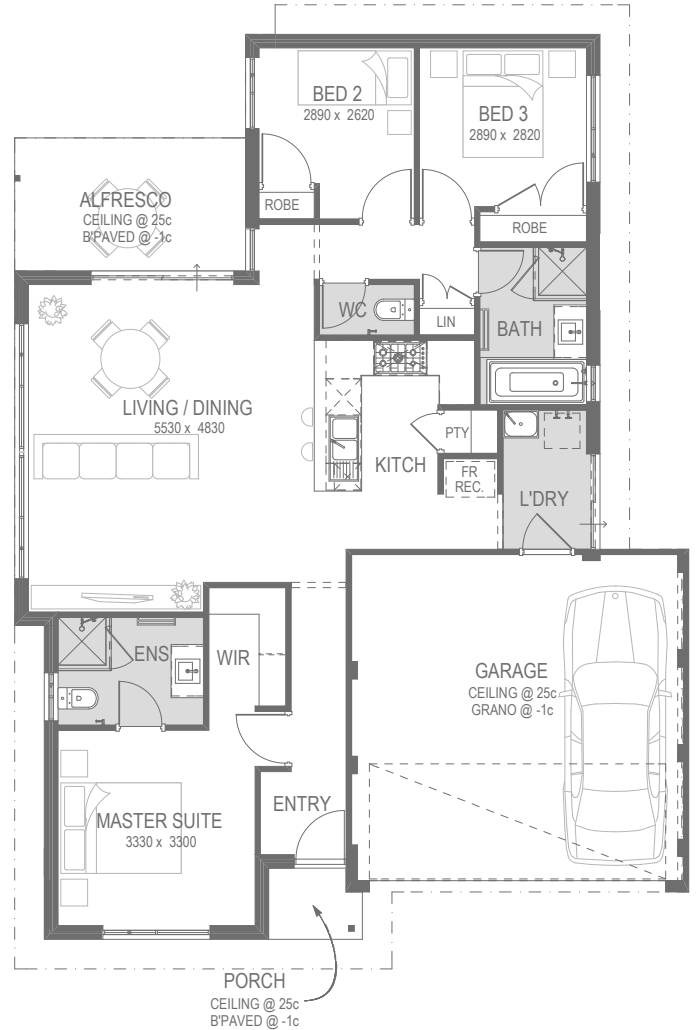

Go for Value.

The Clio.

Designed to fit a 12.5m lot width

HOME SIZE 147m ²	BEDROOMS 3
CAR SPACE 2	BATHROOMS 2

Call 7 days 6555 7510
or visit gohomes.com.au