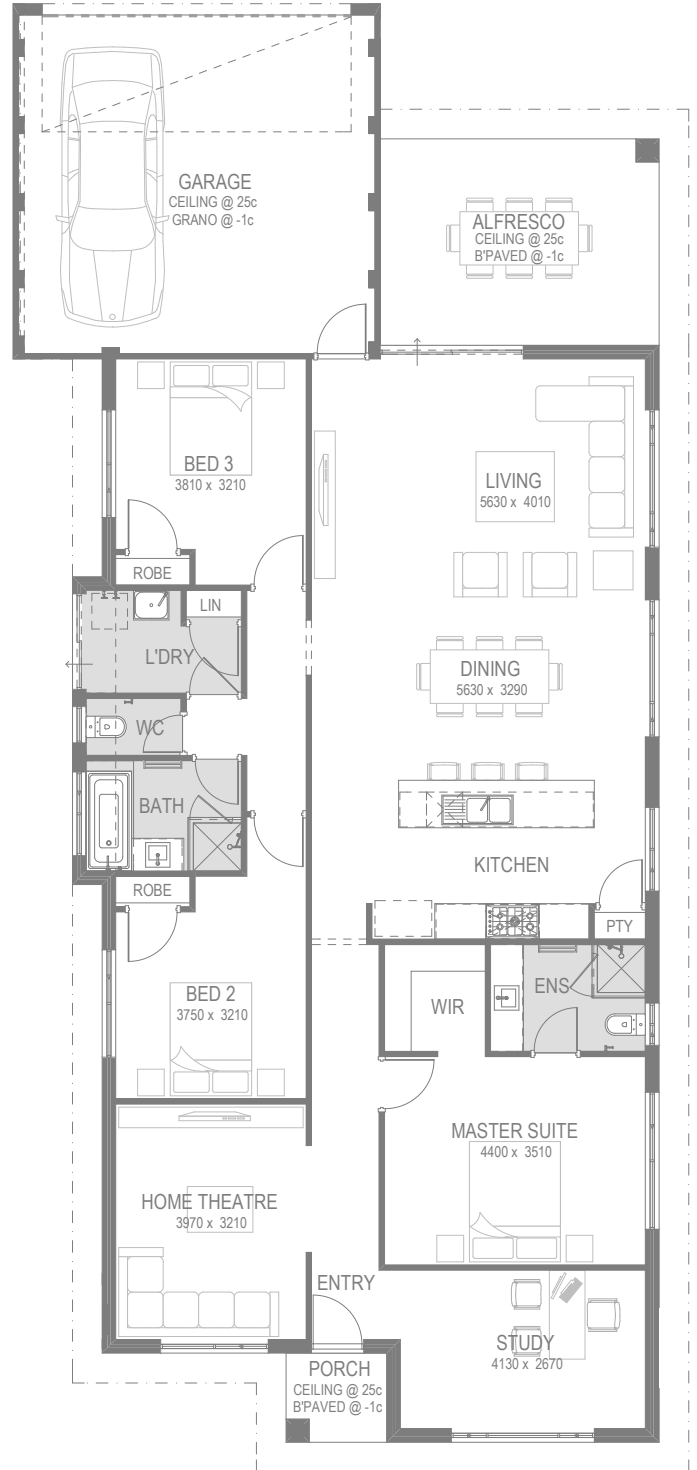

Go for Value.

The Wakeley.

Designed to fit a 12.5m lot width

HOME SIZE

224m²

BEDROOMS

3

CAR SPACE

2

BATHROOMS

2

Call 7 days 6555 7510
or visit gohomes.com.au

The information is correct at the time of printing. Speak to a GO Homes Representative for more details. BC No. 9769